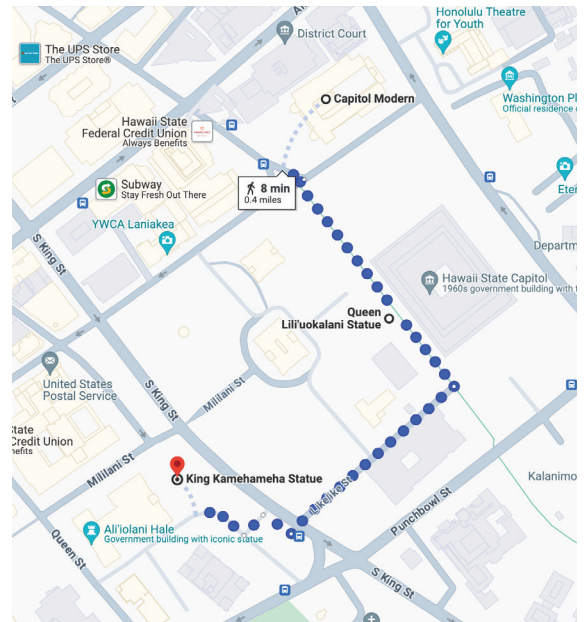

KI'I Ā LOA'A:

ILLUMINATING AND INTERROGATING HAWAII'S MONUMENTS

An **Augmented** Reality Experience

Enjoy a short walk to 2 nearby historic statues of Hawaiian ali'i to view Honolulu Theatre for Youth's augmented reality experience examining, and illuminating existing narratives attached to these contemporary historical markers. The project is led by Kanaka Maoli Storyteller, Moses Goods, and is produced by Honolulu Theatre for Youth in collaboration with Capitol Modern: The Hawaii State Art Museum with funding from the Hawaii State Foundation on Culture and the Arts and The Hawaii Tourism Authority.

Instructions for the Experience:

- Scan the QR code to download the Ki'i A Loa'a App on your Android or iOS device.
- Grab a flyer which includes walking directions to each statue. The statues are a 5-10 minute walk from Capitol Modern.
- Each experience takes approximately 20 minutes.
- Bring your earphones to maximize the experience.
- You may also want to bring your water bottle.